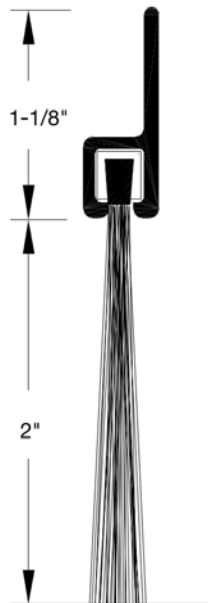

## Sweep

963 – Nylon Brush Insert 

*Guaranteed quality since 1918*

#6 x 5/8" sheet metal screws provided.  
TEK screws available upon request.